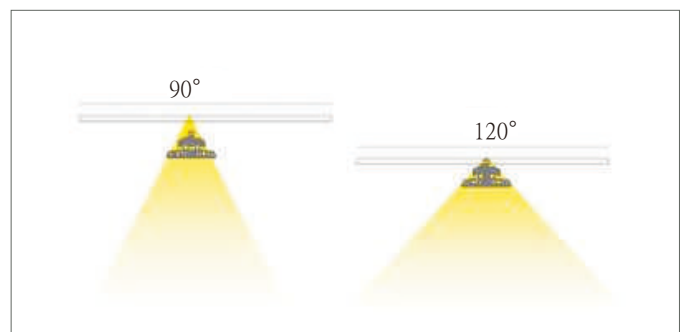

PARAMETER

Model No.	LUMC-UFO-100W/150W/200W
Material	Al Body , PMMA lens , Glass Cover
Size(mm)	100W:φ245*150mm 150W:φ280*150mm
	200W:φ330*150mm
Input Voltage	AC100-277V
Power	100W/150W/200W
Chips	Samsung SMD2835 120pcs/200pcs/240pcs
Driver	Hahga Driver
T.H.D.	<15%
P.F.	>0.9
Surge Protection	6KV
Luminous Flux	13000/19500/26000lm
Luminous Efficiency	130lm/W
CRI	>85Ra
Beam Angle	90°/120°
IP Level	IP65
IK Level	10
LifeSpan	50,000Hours