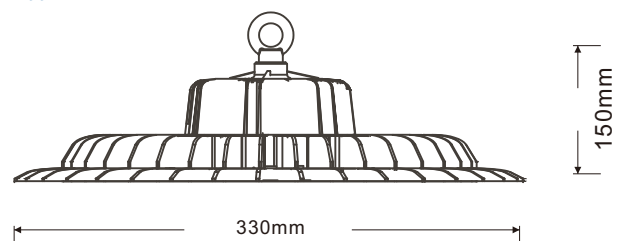

SPECIFICATION

LED UFO High Bay

Features

- > Unique patent design, CE, ROHS listed .
- > Water-proof , Dust-proof, Damp-proof, Vapor - proof ,
- > Low light decay, L70=50,000 Hours .
- > High impact test , IK10
- > Long lifespan 50,000 hours.
- > Energy saving up to 80%
- > 3 years warranty.
- > AC100-277V

Application

- > Railway Station
- > Warehouse

Dimension

100W

150W

200W

Caution

- > Please read the user manual before installation.
- > Please install, connect and test the lamp according to local regulations, Lamps should always be installed or replaced with care by professional person.
- > Ensure the power is switched off before installation.
- > Please check whether the lamps are broken or not during shipping, broken items cannot be used anymore.
- > Please keep the lamps and accessories away from kids to avoid hurt by mistakes.
- > For protecting eyes, please do not watch the luminous surface for a long time,
- > Do not cover anything on lamp and keep lamps away from fire or high temperature objects.
- > Switch the power off and cool down the lamp before cleaning.
- > The lamp is only suitable for weak acid and weak base environment.
- > Please DO NOT install this product in the following places:
  1. The place has a large quantity of lampblack and smoke, such as: kitchen and food processing factory etc.
  2. The place has a large quantity of chemical corrosive substance, such as: chemical plant and stockyard etc.
  3. The place has poor temperature conditions, large-scale temperature variation, which would easily lead to broken and damage the product, the applicable operating temperature is between -30 and 60 degrees.