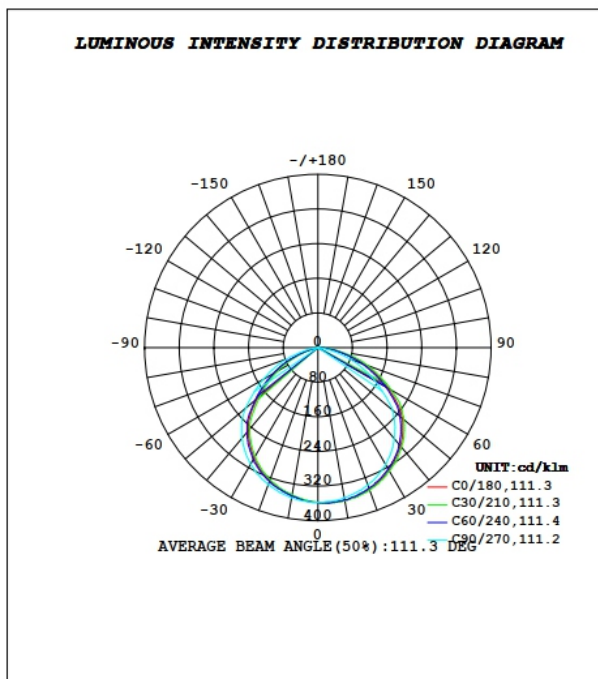

PARAMETER

DATA OF LAMP		PHOTOMETRIC DATA				Eff: 142.12 lm/W
MODEL	UFO	I _{max} (cd/klm)	361.3	S/MH (C0/180)	1.23	
NOMINAL POWER (W)	150	LOR (%)	100.0	S/MH (C90/270)	1.29	
RATED VOLTAGE (V)	220.0	TOTAL FLUX (lm/klm)	1000.00	η UP, DN (C0-180)	0.3, 50.9	
NOMINAL FLUX (lm)	20523.9	CIE CLASS	DIRECT	η UP, DN (C180-360)	0.3, 48.5	
LAMPS INSIDE	1	η up (%)	0.6	CIBSE SHR NOM	1.25	
TEST VOLTAGE (V)	220.0	η down (%)	99.4	CIBSE SHR MAX	1.35	

Flux out: 15606 lm

Height	Eavg, Emax	Diameter
1m	2260, 7410lx	289.40cm
2m	565.0, 1852lx	578.79cm
3m	251.1, 823.3lx	868.19cm
4m	141.3, 463.1lx	1157.58cm
5m	90.40, 296.4lx	1446.98cm
6m	62.78, 205.8lx	1736.37cm
7m	46.12, 151.2lx	2025.77cm
8m	35.31, 115.8lx	2315.16cm
9m	27.90, 91.48lx	2604.56cm
10m	22.60, 74.10lx	2893.95cm