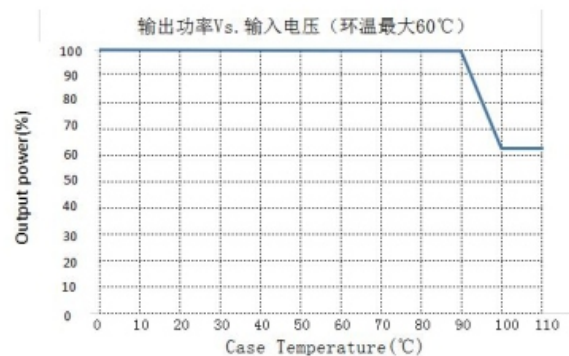

PARAMETER Driver Specification

Driver Data	Specification
Input Voltage	100-277Vac
Input Current	1A Max
Input Frequency	50/60Hz
No load Cost	5W max
Power Factor	>0.95
THD.	<15%
Output Current Accuracy	±5%
No load Voltage	60VDC Max
Output Voltage	30-54V
Line Regulation	3%
Load Regulation	3%
Turn-on Delay	<1s

Ta Curve