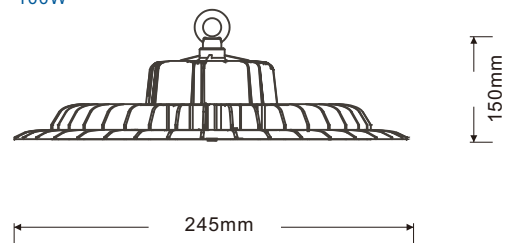

Dimension

100W