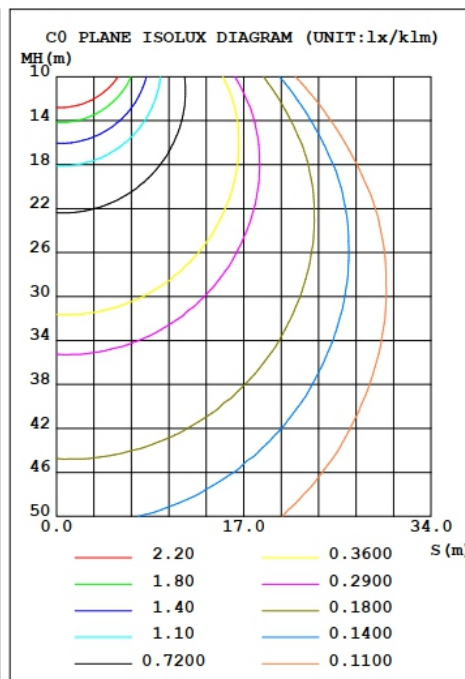

Flux out: 15606 lm

Height	Eavg, Emax	Diameter
1m	2260, 7410lx	289.40cm
2m	565.0, 1852lx	578.79cm
3m	251.1, 823.3lx	868.19cm
4m	141.3, 463.1lx	1157.58cm
5m	90.40, 296.4lx	1446.98cm
6m	62.78, 205.8lx	1736.37cm
7m	46.12, 151.2lx	2025.77cm
8m	35.31, 115.8lx	2315.16cm
9m	27.90, 91.48lx	2604.56cm
10m	22.60, 74.10lx	2893.95cm