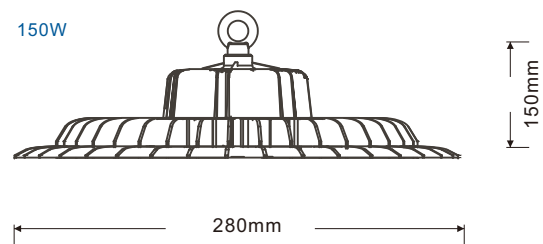

SPECIFICATION

LED UFO High Bay

Features

- > Unique patent design, CE, ROHS listed .
- > Water-proof , Dust-proof, Damp-proof, Vapor - proof ,
- > Low light decay, L70=50,000 Hours .
- > High impact test , IK10
- > Long lifespan 50,000 hours.
- > Energy saving up to 80%
- > 3 years warranty.
- > AC100-277V

Application

- > Railway Station
- > Warehouse

Dimension

100W

150W

200W

Caution

- > Please read the user manual before installation.
- > Please install, connect and test the lamp according to local regulations, Lamps should always be installed or replaced with care by professional person.
- > Ensure the power is switched off before installation.
- > Please check whether the lamps are broken or not during shipping, broken items cannot be used anymore.
- > Please keep the lamps and accessories away from kids to avoid hurt by mistakes.
- > For protecting eyes, please do not watch the luminous surface for a long time,
- > Do not cover anything on lamp and keep lamps away from fire or high temperature objects.
- > Switch the power off and cool down the lamp before cleaning.
- > The lamp is only suitable for weak acid and weak base environment.
- > Please DO NOT install this product in the following places:
  1. The place has a large quantity of lampblack and smoke, such as: kitchen and food processing factory etc.
  2. The place has a large quantity of chemical corrosive substance, such as: chemical plant and stockyard etc.
  3. The place has poor temperature conditions, large-scale temperature variation, which would easily lead to broken and damage the product, the applicable operating temperature is between -30 and 60 degrees.