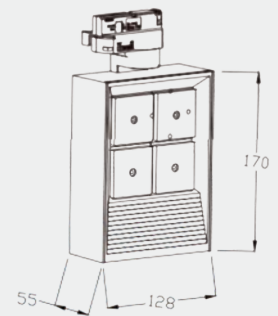

- SMD LED Type the lifetime is 50,000 hours
- 4 wire 3 phase track, **Rotatable 0°-90°**
- CRI: >90, IP20 protection class
- High Quality **Bridgelux Chips**
- AC Input: 200V-240V, 50/60Hz
- No Flickering Build-in Driver, **UGR<19**

5 YEARS
Warranty

EAN : 69012372
WHITE
LUJB-TR252-35W

UGR<19
Microprismatic Diffuser

Watt

35W

Efficiency

80lm/W

Lumen

2800lm

CCT

4000K
Day White

Beam Angle

30°

Box Qty

12 Pcs

Light up your life

www.luccalight.com

LED Track Light