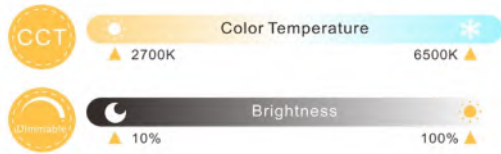

- ★ 0-10V Dimmable
- ★ CCT Remote Adjustable (2700K~6500K)

- ★ Zooming Dimmable (15°-60°)

Light up your life

www.luccalight.com

**LED Track Light**

- ▶ SMD LED Type the lifetime is 50,000 hours
- ▶ 4 wire 3 phase track, **Rotatable 350°**
- ▶ CRI: >90, IP20 protection class
- ▶ High Quality **CE Driver**
- ▶ AC Input: 200V-240V, 50/60Hz
- ▶ No Flickering
- ▶ **0-10V Dimmable, CCT Switch, Beam Angle Zooming**

**5** YEARS  
Warranty

**EAN : 69012044**

**WHITE**

LU-FT1062W

**0-10V Dimmable**  
**CCT Switch**  
**Beam Angle Zooming**

Watt	Efficiency	Lumen	CCT	Beam Angle	Box Qty
25W	80lm/W	2000lm	2700K/3000K/4000K Switch	15°-55° Zooming	12 Pcs

- ★ 0-10V Dimmable
- ★ CCT Triple Switch Dimmable (2700K-3000K-4000K)

- ★ Zooming Dimmable (15°-55°)
- ★ Anti-Glare Honeycomb available

**LED Track Light**

- ▶ SMD LED Type the lifetime is 50,000 hours
- ▶ 4 wire 3 phase track, **Rotatable 180°**
- ▶ CRI: >90, IP20 protection class
- ▶ AC Input: 176V-260V, 50/60Hz
- ▶ **0-10V Dimmable, CCT Dimmable, Beam Angle Zooming**