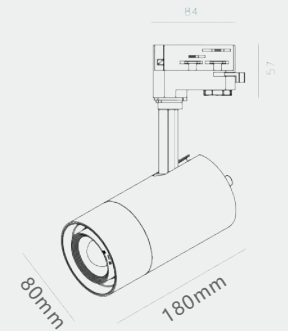

Watt	Efficiency	Lumen	CCT	Beam Angle	Box Qty
30W	80lm/W	2400lm	4000K Day White	24°	12 Pcs