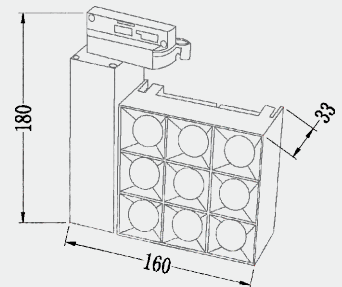

EAN : 69012365
WHITE
LUJB-TR160-30W

UGR < 19
Microprismatic Diffuser