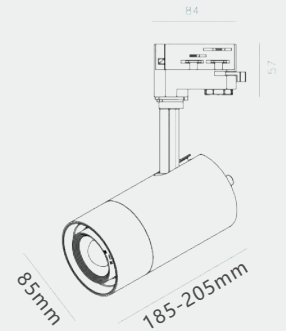

**5** YEARS  
Warranty

**EAN : 69012051**  
**BLACK**

LU-TR1902

**0-10V Dimmable**  
**CCT Dimmable**  
**Beam Angle Zooming**

Watt	Efficiency	Lumen	CCT	Beam Angle	Box Qty
30W	100lm/W	3000lm	2700K-6500K Dimmable	15°-60° Zooming	20 Pcs