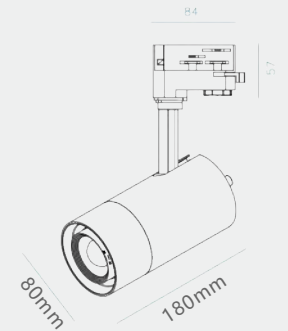

EAN : 69011788
BLACK
LU-TR301

UGR<19
Microprismatic Diffuser