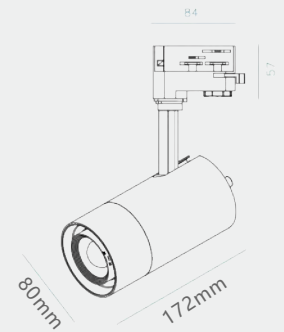

Watt	Efficiency	Lumen	CCT	Beam Angle	Box Qty
30W	100lm/W	3000lm	2700K-6500K Dimmable	15°-60° Zooming	30 Pcs