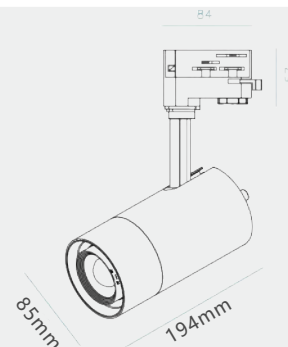

**5** YEARS  
Warranty

**EAN : 69012044**

**WHITE**

LU-FT1062W

**0-10V Dimmable**  
**CCT Switch**  
**Beam Angle Zooming**

Watt	Efficiency	Lumen	CCT	Beam Angle	Box Qty
25W	80lm/W	2000lm	2700K/3000K/4000K Switch	15°-55° Zooming	12 Pcs